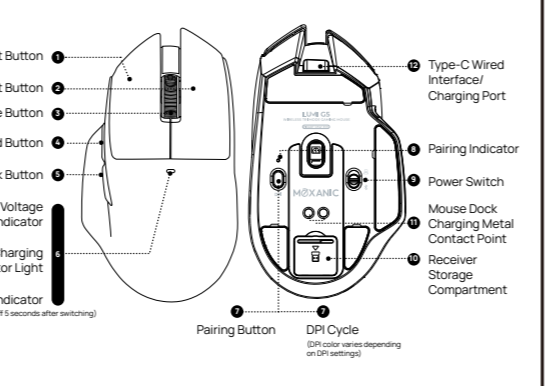

Kami percaya bahwa hal-hal yang dirancang dengan baik akan terasa natural saat digunakan. Tanpa perlu penjelasan berlebihan, MOXANIC hadir sebagai bagian yang menyatu dalam keseharian.

INTRODUCTION

Thank you for choosing MOXANIC LUMI G5. This product is designed to provide a balance of performance, comfort, and usage flexibility across various scenarios. LUMI G5 supports three connection modes (Wired, 2.4G, and Bluetooth) and is equipped with a responsive control system to ensure a stable and precise user experience. With its compact design, ultra-light-weight build (approx. 65.5g), and integrated supporting features, LUMI G5 is built for comfortable long-term use.

BUTTON FUNCTION DESCRIPTION

NOTES:

Sleep Mode

- **Light Sleep:** The mouse enters light sleep mode after 30 seconds of inactivity.
- **Deep Sleep:** The mouse enters deep sleep mode after 10 minutes of inactivity.
- **Customization:** This duration can be adjusted within the driver software.

⚠ When using the mouse in wired mode, we recommend switching the power to the Middle (OFF) position.

Package Contents

- LUMI G5 Tri-mode Gaming Mouse
- Magnetic Charging Dock
- USB Receiver
- Type-C Data Cable
- Instruction Manual
- Grip Tape