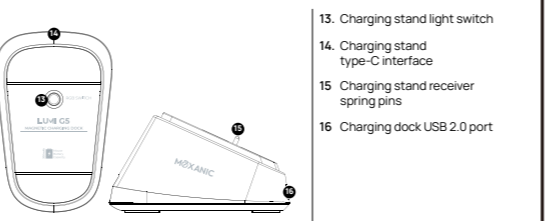

BUTTON FUNCTION DESCRIPTION

NOTES:

Sleep Mode

- **Light Sleep:** The mouse enters light sleep mode after 30 seconds of inactivity.
- **Deep Sleep:** The mouse enters deep sleep mode after 10 minutes of inactivity.
- **Customization:** This duration can be adjusted within the driver software.

Sleep Wake Up Method

- **Wake-up Method:** The mouse uses "Motion Wake-up," meaning it wakes up immediately when moved.
- **Note:** Although some deep sleep standards usually require a button press, the LUMI G5 specifically supports motion as the primary wake-up method.

Charging & Battery Indicators

- **Charging:** The DPI indicator (marked as "6" in the diagram) will show a bright pink light while charging.
- **Full Charge:** The indicator will turn bright green once the battery is fully charged.
- **Low Voltage:** The indicator will flash red to alert you when the battery is low.

CONNECTION MODE

Bluetooth Connection Method:

1. **Switch Mode:** Move the power switch to the Bluetooth (BT) position (Down). The mode indicator will show a blue light.
2. **Pairing:** Press and hold the bottom "7" button for approximately 3 seconds. The indicator will flash blue rapidly to signal pairing mode.
3. **Connect:** On your device (PC/Phone), search for "LUMI G5" and select it to connect.
4. **Success:** Once connected, the pairing indicator will stay blue for 1 second and then turn off.

Wireless Dongle 2.4G Method:

1. **Switch Mode:** Move the power switch to the 2.4G position (Up).
2. **Forced Pairing:** If needed, press and hold the bottom "7" button for 3 seconds until the indicator flashes red rapidly. Then, insert the receiver into your computer's USB port.
3. **Success:** After a successful pairing, the red indicator stays on for 1 second before turning off.

3. Wired Mode Connection Method

1. **Connection:** Plug the provided Type-C data cable into the mouse and your computer.
2. **Automatic Switching:** The mouse will automatically default to wired mode and begin charging its internal battery simultaneously.
3. **Usage:** You can use the mouse normally while it is connected via cable.

⚠ When using the mouse in wired mode, we recommend switching the power to the Middle (OFF) position.

Package Contents

- LUMI G5 Tri-mode Gaming Mouse
- Magnetic Charging Dock
- USB Receiver
- Type-C Data Cable
- Instruction Manual
- Grip Tape

PRECAUTIONS:

- ⚠ Do not immerse or splash the mouse with liquid.
- ⚠ Do not use in high temperature or high humidity environments.
- ⚠ Do not place the mouse in an open flame.
- ⚠ Do not smash, crush, or disassemble the mouse.
- ⚠ Do not use a fast charging adapter to charge the mouse or the dock.