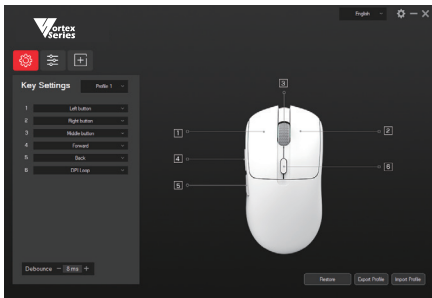

PRODUCT DIAGRAM

1. MANUAL 2. TYPE C CABLE 3. TYPE C TO USB CONVERTER

INNO X1

Take out the dongle receiver and plug it into the computer's USB port.

SOFTWARE INTERFACE

DRIVER DOWNLOAD SITE www.VortexSeries.net

DPI ADJUSTMENT 26000DPI

TECHNICAL PARAMETERS

WIRELESS GAMING MOUSE

Model number : INNO X1	Rated voltage/current : 3.7V 8mA
Charging type : USB	Product size : 119*61*40mm
DPI: 400-26000	Battery capacity : 300 mAh
Wireless Range: 10 meters	Operating Mechanism : photoelectric
Battery type: Rechargeable	Charging interface : Type-C
Wireless technology : 2.4GHz	Ergonomics supported : Yes