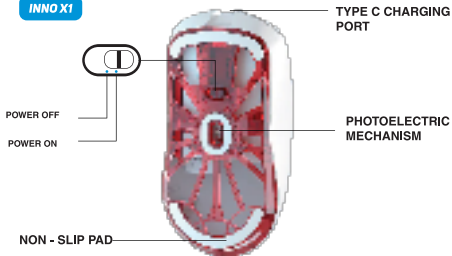

PRODUCT DIAGRAM

1. MANUAL 2. TYPE C CABLE 3. TYPE C TO USB CONVERTER

INNO X1

Take out the dongle receiver and plug it into the computer's USB port.

SOFTWARE INTERFACE

DRIVER DOWNLOAD SITE www.VortexSeries.net

DPI ADJUSTMENT 26000DPI

TECHNICAL PARAMETERS

WIRELESS GAMING MOUSE

Model number : INNO X1	Rated voltage/current : 3.7V 8mA
Charging type : USB	Product size : 119*61*40mm
DPI: 400-26000	Battery capacity : 300 mAh
Wireless Range: 10 meters	Operating Mechanism : photoelectric
Battery type: Rechargeable	Charging interface : Type-C
Wireless technology : 2.4GHz	Ergonomics supported : Yes

Model number : INNO X1	NOMINAL TEGANGAN/ARUS : 3.7V 8mA
TIPE PENGISIAN : USB	UKURAN PRODUK : 119*61*40mm
DPI : 400- 26000	KAPASITAS BATERAI : 300 mAh
JANGKAUAN NIRKABEL : 10m	MEKANISME KERJA : PHOTOELECTRIC
TIPE BATERAI : DAPAT DI ISI ULANG	ANTARMUKA PENGISIAN : Type-C
TEKNOLOGI NIRKABEL : 2,4GHz	MENDUKUNG ERGONOMIS : YA