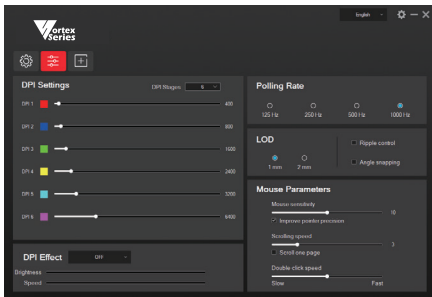

DPI ADJUSTMENT 26000DPI

TECHNICAL PARAMETERS

WIRELESS GAMING MOUSE

Model number : INNO X1	Rated voltage/current : 3.7V 8mA
Charging type : USB	Product size : 119*61*40mm
DPI: 400-26000	Battery capacity : 300 mAh
Wireless Range: 10 meters	Operating Mechanism : photoelectric
Battery type: Rechargeable	Charging interface : Type-C
Wireless technology : 2.4GHz	Ergonomics supported : Yes