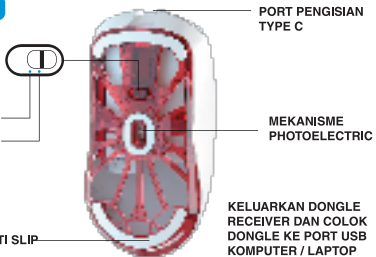

DPI ADJUSTMENT 26000DPI

TECHNICAL PARAMETERS

WIRELESS GAMING MOUSE

Model number : INNO X1	Rated voltage/current : 3.7V 8mA
Charging type : USB	Product size : 119*61*40mm
DPI: 400-26000	Battery capacity : 300 mAh
Wireless Range: 10 meters	Operating Mechanism : photoelectric
Battery type: Rechargeable	Charging interface : Type-C
Wireless technology : 2.4GHz	Ergonomics supported : Yes

PRODUCT USAGE

When you receive the product, if you cannot use it, please charge it. When charging, the mouse light will flash slowly. It takes about 2-4 hours for a charge, and it will be used continuously for about 40 hours.

DIAGRAM PRODUK

1. Manual 2. Kabel Type C 3. Konverter Type C to USB

INNO X1

TAMPILAN SOFTWARE

DRIVER DOWNLOAD SITE www.VortexSeries.net

PENYESUAIAN DPI 26000DPI

PARAMETER TEKNIS

MOUSE GAMING NIRKABEL

Model number : INNO X1	NOMINAL TEGANGAN/ARUS : 3.7V 8mA
TIPE PENGISIAN : USB	UKURAN PRODUK : 119*61*40mm
DPI : 400- 26000	KAPASITAS BATERAI : 300 mAh
JANGKAUAN NIRKABEL : 10m	MEKANISME KERJA : PHOTOELECTRIC
TIPE BATERAI : DAPAT DI ISI ULANG	ANTARMUKA PENGISIAN : Type-C
TEKNOLOGI NIRKABEL : 2,4GHz	MENDUKUNG ERGONOMIS : YA