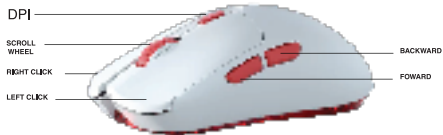

PRODUCT DIAGRAM

1. MANUAL 2. TYPE C CABLE 3. TYPE C TO USB CONVERTER

INNO X1

Take out the dongle receiver and plug it into the computer's USB port.

SOFTWARE INTERFACE

DRIVER DOWNLOAD SITE www.VortexSeries.net

DPI ADJUSTMENT 26000DPI

TECHNICAL PARAMETERS

WIRELESS GAMING MOUSE

Model number : INNO X1	Rated voltage/current : 3.7V 8mA
Charging type : USB	Product size : 119*61*40mm
DPI: 400-26000	Battery capacity : 300 mAh
Wireless Range: 10 meters	Operating Mechanism : photoelectric
Battery type: Rechargeable	Charging interface : Type-C
Wireless technology : 2.4GHz	Ergonomics supported : Yes